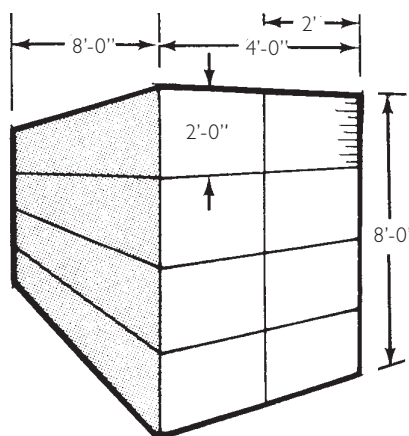

INNOVATIONS FOR LIVING®

FOAMULAR®

Extruded Polystyrene Insulation Accessory Products

Packaging and Truck Loading Data Sheet

Truck Loading Data

Size (Inches)	Pieces Per Bundle	Square Feet Per Bundle	Pieces Per Unit	Square Feet Per Unit	Square Feet T/L
½ x 24 x 96	40	640	320	5,120	61,440
½ x 48 x 96	20	640	160	5,120	61,440
¾ x 24 x 96	32	512	256	4,096	49,152
¾ x 48 x 96	16	512	128	4,096	49,152
¾ x 48 x 108	16	576	128	4,608	36,864
1 x 16 x 96	24	256	288	3,072	36,864
1 x 24 x 96	24	384	192	3,072	36,864
1 x 48 x 96	12	384	96	3,072	36,864
1 x 48 x 108	12	432	96	3,456	34,560
1½ x 16 x 96	16	171	192	2,048	24,576
1½ x 24 x 96	16	256	128	2,048	24,576
1½ x 48 x 96	8	256	64	2,048	24,576
2 x 16 x 96	12	128	144	1,536	18,432
2 x 24 x 96	12	192	96	1,536	18,432
2 x 48 x 96	6	192	48	1,536	18,432
2½ x 16 x 96	9	96	108	1,152	13,824
2½ x 24 x 96	9	144	72	1,152	13,824
2½ x 48 x 96	9	288	36	1,152	13,824
3 x 16 x 96	8	85	96	1,024	12,288
3 x 24 x 96	8	128	64	1,024	12,288
3 x 48 x 96	4	128	32	1,024	12,288
3½ x 24 x 96	7	112	56	896	10,752
4 x 24 x 96	6	96	48	768	9,216

½" Nominal

Pallet per truckload

96" = 12 PL/TL

108" = 10 PL/TL

ONE UNIT = 12 BUNDLES
16" PANELS

ONE UNIT = 8 BUNDLES
24" PANELS

ONE UNIT = 8 BUNDLES
48" PANELS

OWENS CORNING FOAM INSULATION, LLC
ONE OWENS CORNING PARKWAY
TOLEDO, OHIO 43659