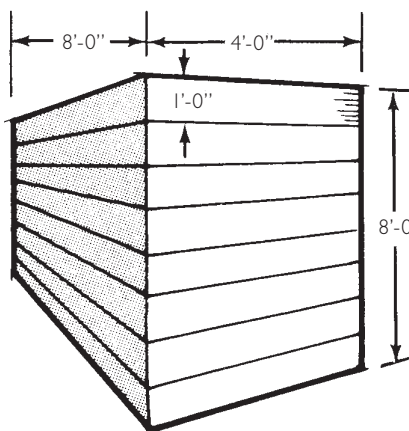

INNOVATIONS FOR LIVING®

FOAMULAR®

Extruded Polystyrene Insulation Accessory Products

Packaging and Truck Loading Data Sheet

Truck Loading Data

Size (Inches)	Pieces Per Bundle	Square Feet Per Bundle	Pieces Per Unit	Square Feet Per Unit	Square Feet T/L
½ x 24 x 96	40	640	320	5,120	61,440
½ x 48 x 96	20	640	160	5,120	61,440
¾ x 24 x 96	32	512	256	4,096	49,152
¾ x 48 x 96	16	512	128	4,096	49,152
¾ x 48 x 108	16	576	128	4,608	36,864
1 x 16 x 96	24	256	288	3,072	36,864
1 x 24 x 96	24	384	192	3,072	36,864
1 x 48 x 96	12	384	96	3,072	36,864
1 x 48 x 108	12	432	96	3,456	34,560
1½ x 16 x 96	16	171	192	2,048	24,576
1½ x 24 x 96	16	256	128	2,048	24,576
1½ x 48 x 96	8	256	64	2,048	24,576
2 x 16 x 96	12	128	144	1,536	18,432
2 x 24 x 96	12	192	96	1,536	18,432
2 x 48 x 96	6	192	48	1,536	18,432
2½ x 16 x 96	9	96	108	1,152	13,824
2½ x 24 x 96	9	144	72	1,152	13,824
2½ x 48 x 96	9	288	36	1,152	13,824
3 x 16 x 96	8	85	96	1,024	12,288
3 x 24 x 96	8	128	64	1,024	12,288
3 x 48 x 96	4	128	32	1,024	12,288
3½ x 24 x 96	7	112	56	896	10,752
4 x 24 x 96	6	96	48	768	9,216

½" Nominal

Pallet per truckload

96" = 12 PL/TL

108" = 10 PL/TL

ONE UNIT = 12 BUNDLES
16" PANELS

ONE UNIT = 8 BUNDLES
24" PANELS

ONE UNIT = 8 BUNDLES
48" PANELS

OWENS CORNING FOAM INSULATION, LLC
ONE OWENS CORNING PARKWAY
TOLEDO, OHIO 43659